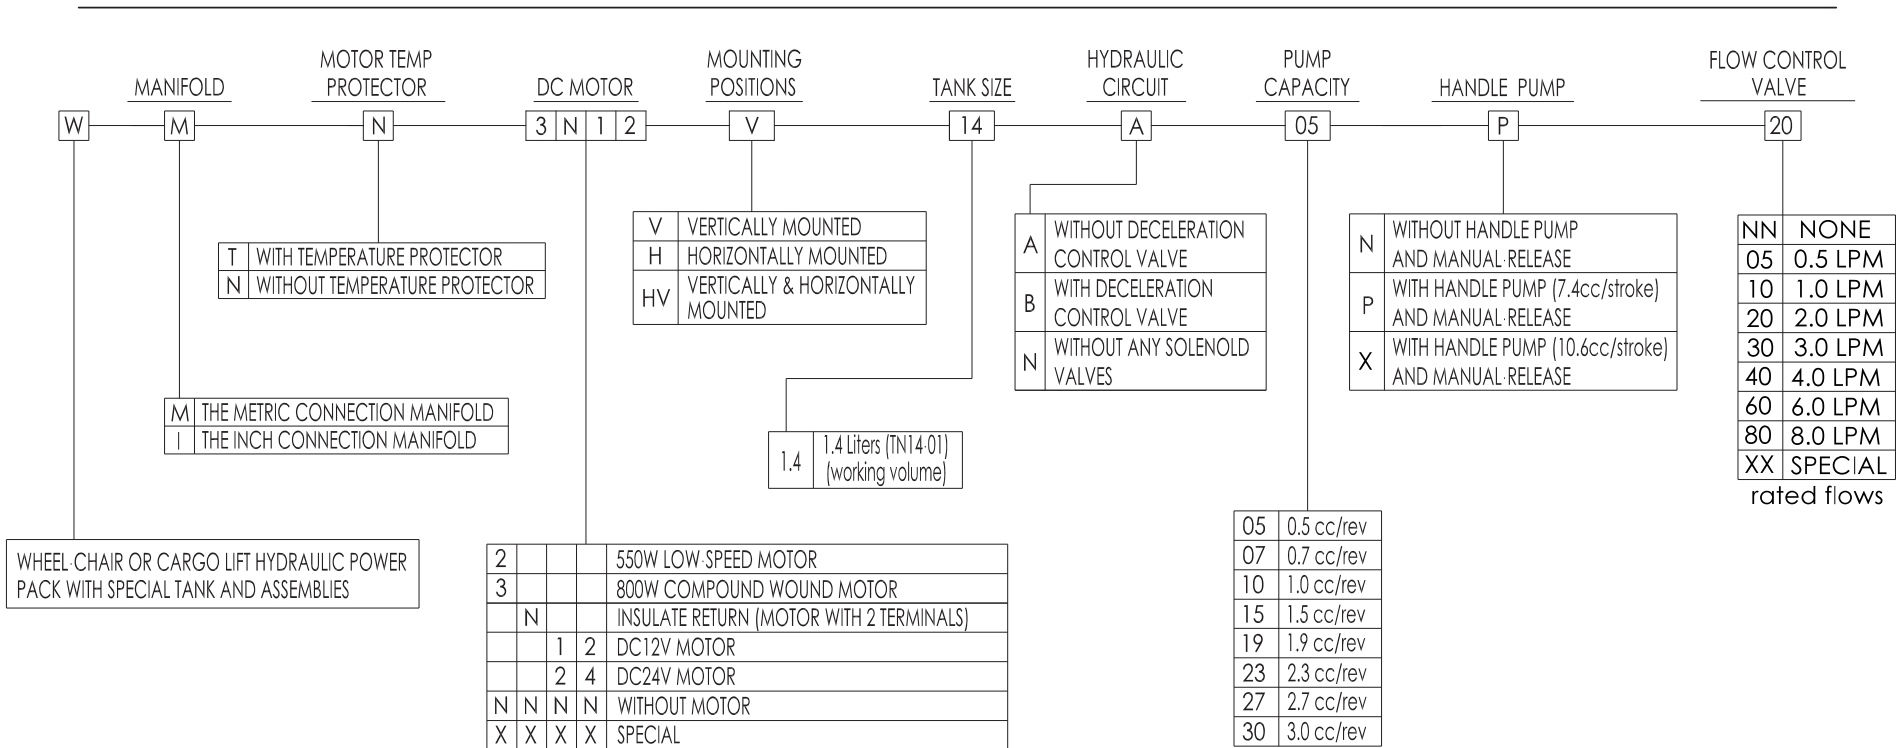

HOW TO ORDER

"WHEEL-CHAIR OR CARGO LIFT" DC MOTOR HYDRAULIC POWER PACKS (W800586 ALUMINUM MANIFOLD / 1.4L PLASTIC TANK)

Hydraulic Power Packs
Series **WL214**

Special orders are available on request. Please consult our sales department.